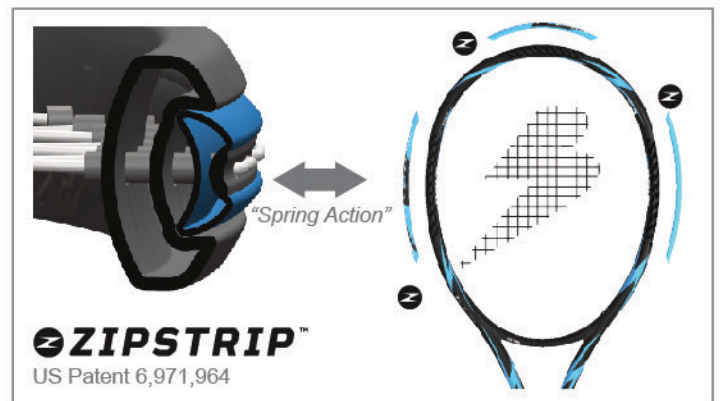

HEAD SIZE: **98** sq in / 632 sq cm

WEIGHT: 11.5 oz / 325 g (strung)

BALANCE: 6 pts HL / 322 mm

STRINGS: 16x19

LENGTH: 27 in / 68.6 cm

BEAM SIZE: 22 - 23.5 mm

STIFFNESS: 68

SWINGWT: 324

BOLT has revolutionized the racquet by shifting energy absorption away from the frame and into a patented design called a *Zipstrip*. A *Zipstrip* is a spring-like string support that absorbs ball impact energy. The strip flexes instead of the frame to control ball rebound speed, enabling stability of the frame to be maximized for optimum precision and control - at any level of power.

BIG POWER, EXCEPTIONAL STABILITY AND GREAT FEEL IN A TOUCH-PROFILE FRAME FOR ADVANCED ALL-COURT PLAYERS.